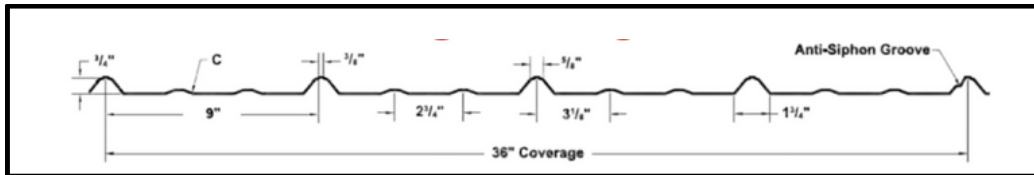

Color Shades & Textures